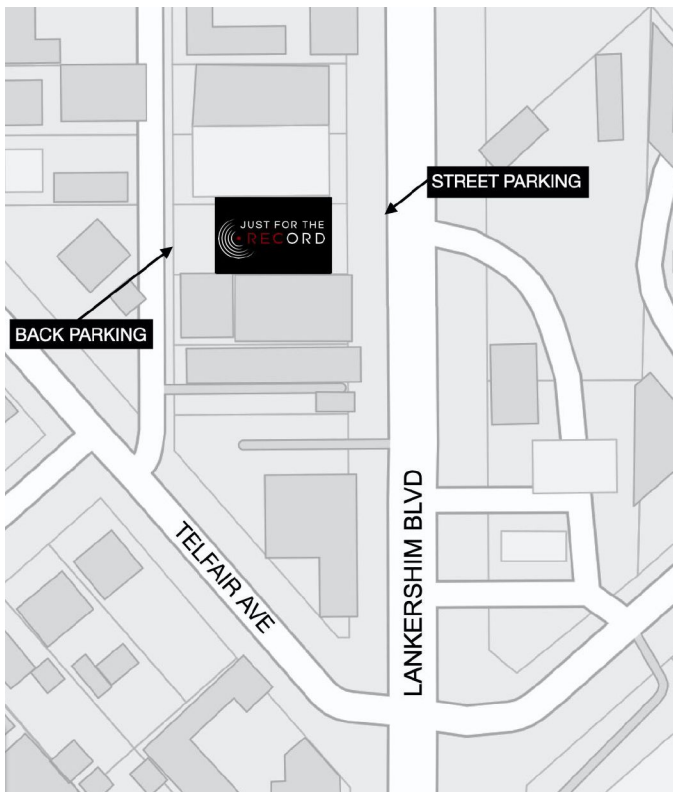

**8763 LANKERSHIM BLVD  
SUN VALLEY, CA 91352**

You can park in the front of the studio on Lankershim Blvd (barring any parking restrictions OR in the JFTR parking lot (parking available for sessions upon request).

## **FRONT OF STUDIO**

Lankershim Blvd (west side of the street)

No parking on Wednesdays 10am-12pm  
(street cleaning)

No parking nightly from 9pm to 6am

## **BACK OF STUDIO**

Move onto Telfair Ave off of Lankershim and then make the first right into the first alleyway

Dial the Front Desk on the keypad upon arrival